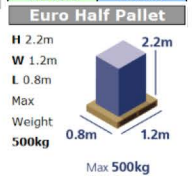

Customer services	
Transol Logistics Ltd	
02476 688766	
Pool Road	
Nuneaton CV10 9AE	
pallets@transoluk.com